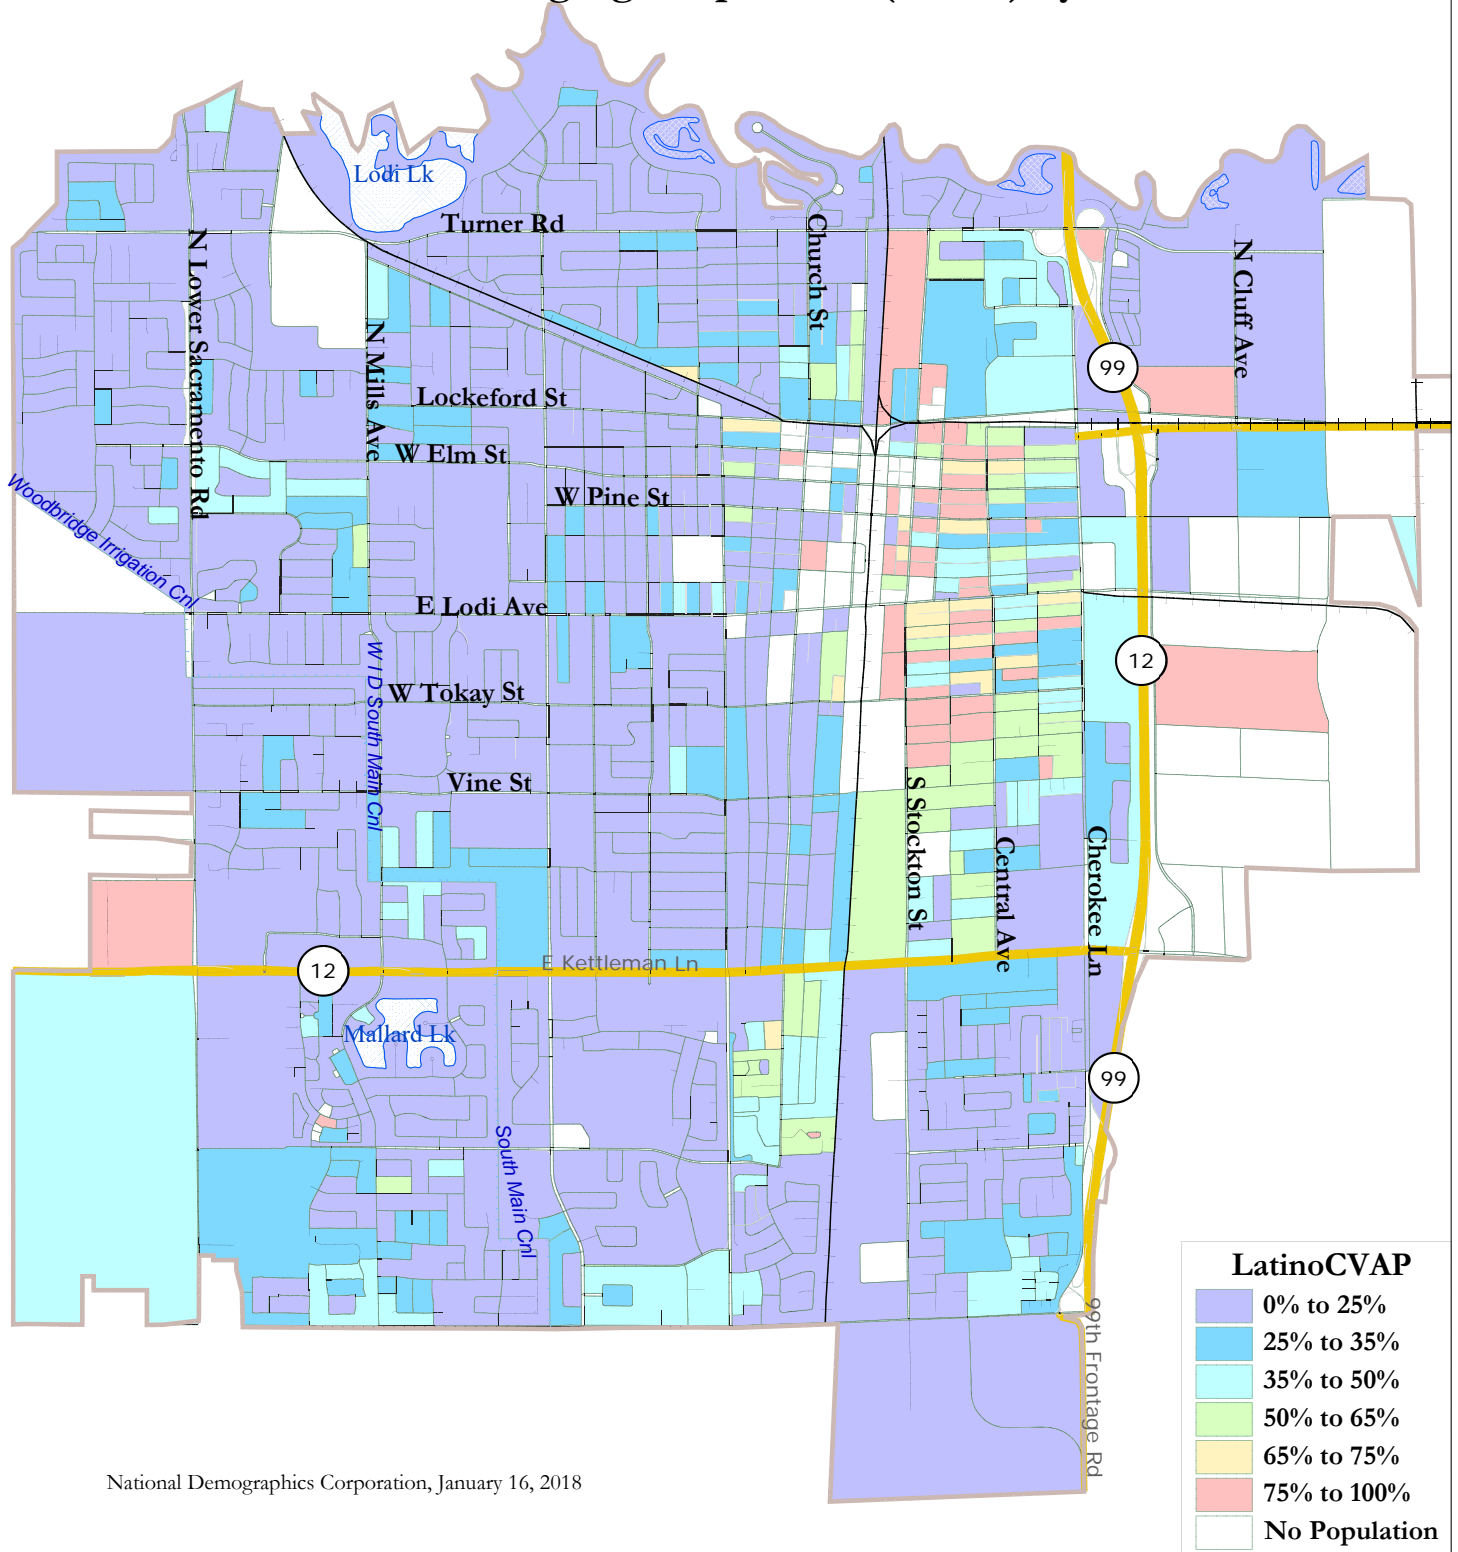

Latino share of Citizens of Voting Age Population (CVAP) by Census Block

National Demographics Corporation, January 16, 2018

LatinoCVAP	
0% to 25%	Light Purple
25% to 35%	Light Blue
35% to 50%	Cyan
50% to 65%	Light Green
65% to 75%	Yellow
75% to 100%	Red
No Population	White